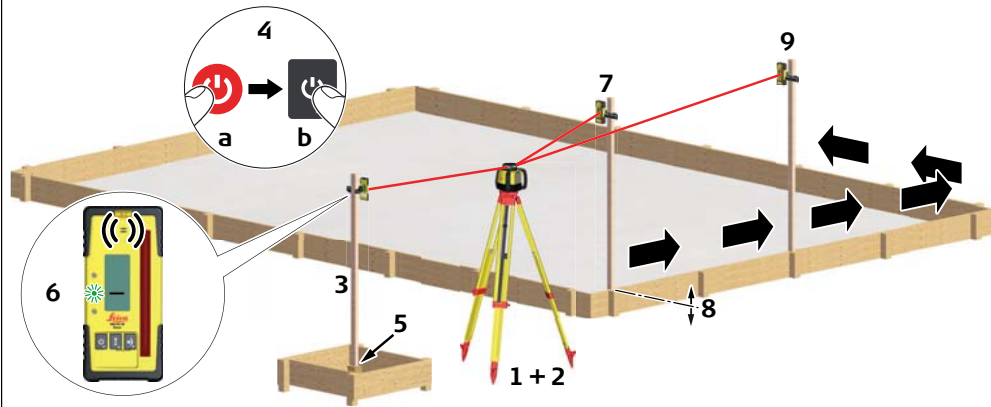

Setting Forms