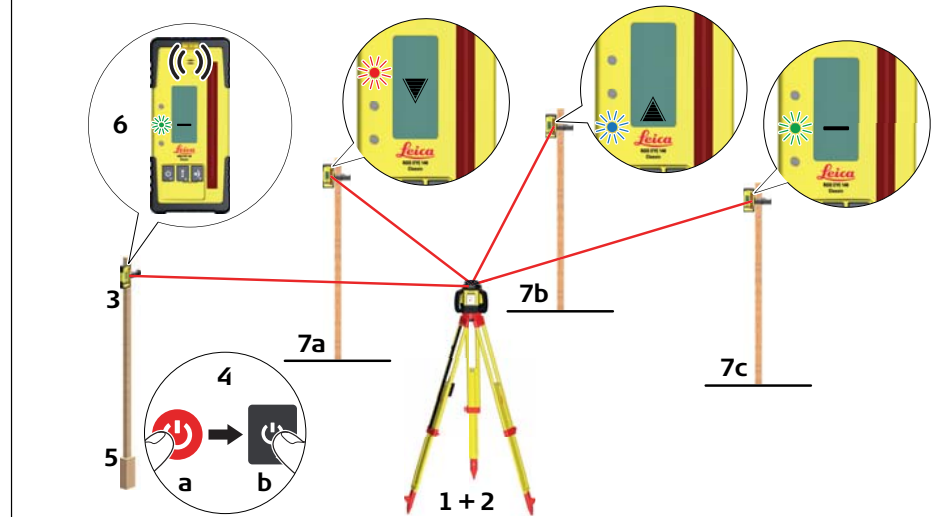

Version 1.0

Leica Rugby 610 Quick Start

- when it has to be right

0/1 	H.I. ALERT 5 Hz =
0/1 5 s 1 	Battery (Li-Ion + Alkaline) = =
2 	

Li-Ion 	Alkaline 4x D-cell (LR20) 	

Rod Eye 140, Classic 	0/1
	±1 mm, ±2 mm, ±3 mm
Rod Eye Basic 	0/1
	±1 mm, ±3 mm

Setting Forms

Checking Grades

Manual Grading

Laser class 2 product in accordance with IEC 60825-1

Leica Geosystems AG
Heinrich-Wild-Strasse
CH-9435 Heerbrugg
Switzerland
Phone +41 71 727 31 31
www.leica-geosystems.com

- when it has to be right

Leica
Geosystems