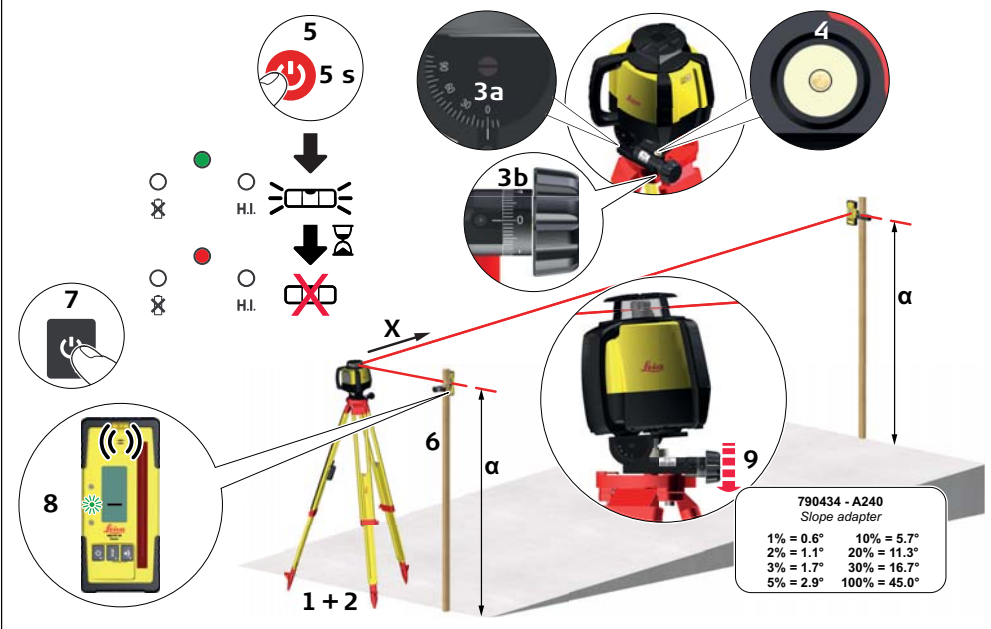

Version 1.0

Leica Rugby 610 Quick Start

- when it has to be right

0/1 	H.I. ALERT 5 Hz =
0/1 5 s 1 	Battery (Li-Ion + Alkaline) = =
2 	

Li-Ion 	Alkaline 4x D-cell (LR20) 	

Rod Eye 140, Classic 	0/1
	±1 mm, ±2 mm, ±3 mm
Rod Eye Basic 	0/1
	±1 mm, ±3 mm

Setting Forms

Checking Grades

Manual Grading

Laser class 2 product in accordance with IEC 60825-1

Leica Geosystems AG
Heinrich-Wild-Strasse
CH-9435 Heerbrugg
Switzerland
Phone +41 71 727 31 31
www.leica-geosystems.com

- when it has to be right

Leica
Geosystems